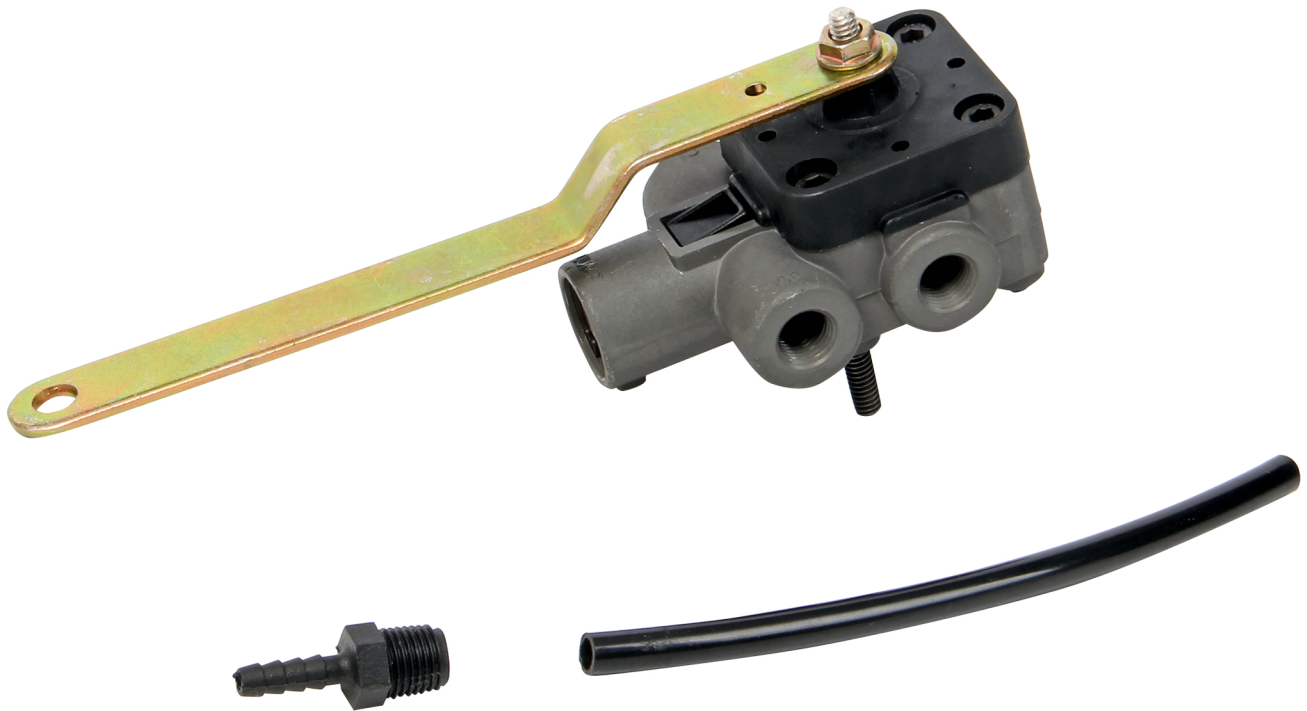

HEIGHT CONTROL VALVE

**Features:**

- OEM Quality & IATF 16949 Certified.
- Fast Response, High Airflow design.
- Integral Dump Valve. (N.C.)
- 5 (1/4" PT) Ports.
- 12 months warranty under limited working condition.

ITEM NO.	210-1002
REF NO.	57977-000 / 52341-Q123
SPEC.	Ports - 1/4"
APPLICATION	Hendrickson / Volvo

For new product and more information, visit www.comperth.com

Office@comperth.com
574-8700-6623